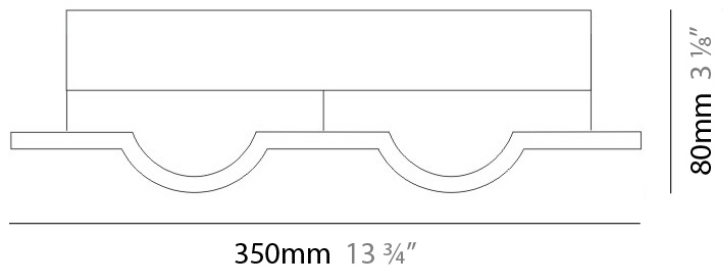

INTERNOS SURFACE

D15000

PROJECT _____

TYPE _____

NOTES _____

QUANTITY _____

DATE _____

GENERAL

Series: Internos

Division: Design

Mounting Type: Surface

Mounting Location: Wall

Subcategory: Ambient

PHYSICAL

Shape: Rectangle

Length (mm): 350

Length (in): 13 3/4

Height (mm): 100

Height (in): 3 15/16

Extension (mm): 80

Extension (in): 3 1/8

Light Distribution: Omnidirectional

Weight (kg): 2.04

Weight (lbs): 4.5

Diffuser: Satin white glass

Fixture Finish: Chrome

Fixture Material: Metal

ELECTRICAL

Number of Lamps: 2

Lamp Type: LED Retrofit / Halogen

Lamp Shape: T4

Bulb Included: Bulb Not Included

Total Output Wattage (W): 12 / 70

Max. Wattage Per Lamp (W): 6 / 35

Lamp Base: G9

Input Voltage (V): 120

LED

OPTICAL

RATINGS AND CERTIFICATIONS

Certified By: CSA Certified to UL and CSA Standards

IP rating: IP20