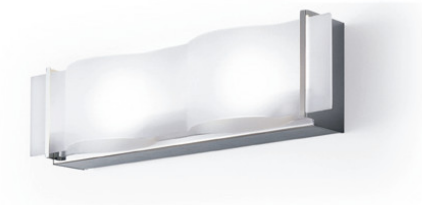

INTERNOS SURFACE

D15000

PROJECT _____

TYPE _____

NOTES _____

QUANTITY _____

DATE _____

GENERAL

Series: Internos

Division: Design

Mounting Type: Surface

Mounting Location: Wall

Subcategory: Ambient

PHYSICAL

Shape: Rectangle

Length (mm): 350

Length (in): 13 3/4

Height (mm): 100

Height (in): 3 15/16

Extension (mm): 80

Extension (in): 3 1/8

Light Distribution: Omnidirectional

Weight (kg): 2.04

Weight (lbs): 4.5

Diffuser: Satin white glass

Fixture Finish: Chrome

Fixture Material: Metal

ELECTRICAL

Number of Lamps: 2

Lamp Type: LED Retrofit / Halogen

Lamp Shape: T4

Bulb Included: Bulb Not Included

Total Output Wattage (W): 12 / 70

Max. Wattage Per Lamp (W): 6 / 35

Lamp Base: G9

Input Voltage (V): 120

LED

OPTICAL

RATINGS AND CERTIFICATIONS

Certified By: CSA Certified to UL and CSA Standards

IP rating: IP20