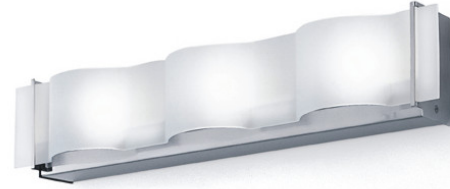

Light Distribution: Omnidirectional

Weight (kg): 2.04

Weight (lbs): 4.5

Diffuser: Satin white glass

Fixture Finish: Chrome

Fixture Material: Metal

Weight (lbs): 5

Diffuser: White Satin Glass

Fixture Finish: Chrome

Fixture Material: Metal