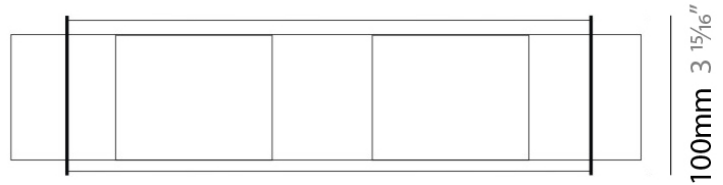

INTERNOS SURFACE

D15000

PROJECT _____

TYPE _____

NOTES _____

QUANTITY _____

DATE _____

GENERAL

Series: Internos

Division: Design

Mounting Type: Surface

Mounting Location: Wall

Subcategory: Ambient

PHYSICAL

Shape: Rectangle

Length (mm): 350

Length (in): 13 3/4

Height (mm): 100

Height (in): 3 15/16

Extension (mm): 80

Extension (in): 3 1/8

Light Distribution: Omnidirectional

Weight (kg): 2.04

Weight (lbs): 4.5

Diffuser: Satin white glass

Fixture Finish: Chrome

Fixture Material: Metal

ELECTRICAL

Number of Lamps: 2

Lamp Type: LED Retrofit / Halogen

Lamp Shape: T4

Bulb Included: Bulb Not Included

Total Output Wattage (W): 12 / 70

Max. Wattage Per Lamp (W): 6 / 35

Lamp Base: G9

Input Voltage (V): 120

LED

OPTICAL

RATINGS AND CERTIFICATIONS

Certified By: CSA Certified to UL and CSA Standards

IP rating: IP20